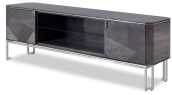

TV FURNITURE

Stainless steel base and handles. Two soft-close doors.

The Bond TV Furniture is ready to serve as a focal point in your living room. Elegantly crafted, this piece will instantly transform your space into a timeless atmosphere. It features stainless steel base and two soft-close doors for an elevated and convenient element to the design.

MUEBLE TV

Base y tiradores de acero inoxidable. Dos puertas con cierre retardado.

El mueble TV Bond con dos puertas ha sido creado para destacar en cualquier entorno. Con su elaboración elegante, esta pieza logrará transformar instantáneamente tu espacio en un ambiente de estilo atemporal.

Ref. BO2042

INCHES: W 83 3/4" D 19 3/4" H 27 1/4"

CM: W 213cm D 50cm H 69cm

WOOD FINISHES / ACABADOS MADERA

Walnut | Nogal

Almond | Almendra
809 Matte | Mate
509 Satin | Satinado
709 High Sheen | Alto Brillo

Natural
813 Matte | Mate
713 High Sheen | Alto Brillo

Cappuccino
887 Matte | Mate
587 Satin | Satinado
787 High Sheen | Alto Brillo

Gray | Gris
888 Matte | Mate
588 Satin | Satinado
788 High Sheen | Alto Brillo